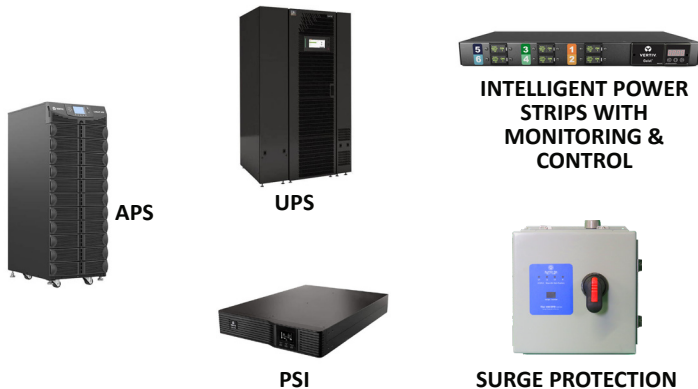

FULL SUPPORT FOR ENTIRE DATA CENTER ECO-SYSTEM FEATURING: VERTIV, LIEBERT, GEIST, NETSURE, TVSS

Critical Power Protection & Distribution

Precision Cooling & Thermal Management

Integrated IT Solutions

Services, Monitoring, Control & Management