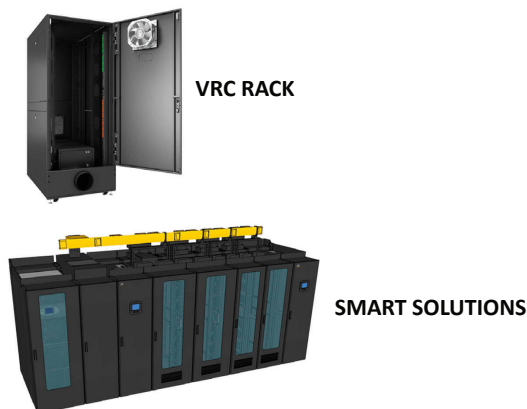

FULL SUPPORT FOR ENTIRE DATA CENTER ECO-SYSTEM FEATURING: VERTIV, LIEBERT, GEIST, NETSURE, TVSS

Critical Power Protection & Distribution

Precision Cooling & Thermal Management

Integrated IT Solutions

Services, Monitoring, Control & Management